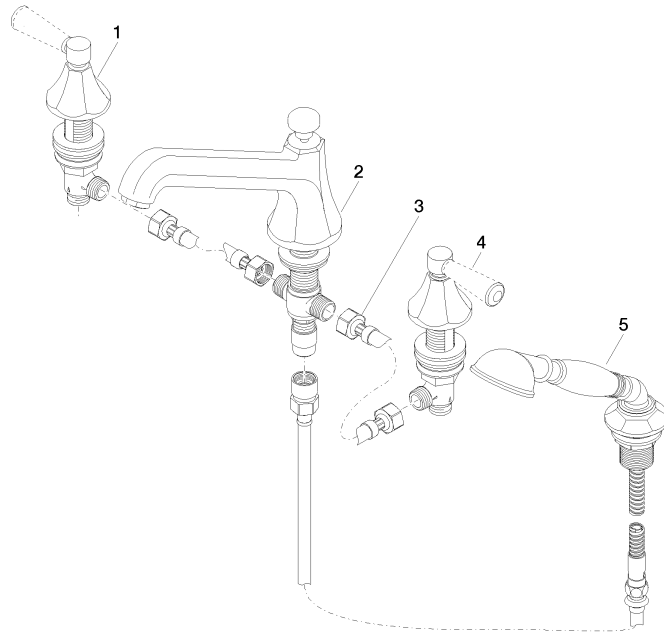

ST 030 100 3370

- spout: circular, air-enriched flow
- max. spout flow rate 23 l/min
- Hand shower: COMPACT RAIN, max. flow rate 6.8 l/min (at 3 bar)
- complete hand shower set with anti-scale system
- 225mm projection
- automatic bath/shower diverter
- height of mixer 185 mm
- height up to aerator 140 mm
- hole diameter valve 32 mm
- hole diameter spout 32 mm
- hole diameter for complete hand shower set 32 mm
- rosette for spout Ø 70mm
- rosette for complete hand shower set Ø 60mm
- rosette for deck valve Ø 60mm
- metal shower hose 1750mm with integrated anti-twist protection

## MADISON Bath shower set for bath rim or tile edge installation - Platinum

---

MADISON

ST 030 100 3370

ST 030 100 3370

- 225mm projection
- complete hand shower set: normal flow
- spout: circular, air-enriched flow
- complete hand shower set with anti-scale system
- automatic bath/shower diverter
- height of mixer 185 mm
- height up to aerator 140 mm
- hole diameter valve 32 mm
- hole diameter spout 32 mm
- hole diameter for complete hand shower set 32 mm
- rosette for spout Ø 70mm
- rosette for complete hand shower set Ø 60mm
- rosette for deck valve Ø 60mm
- metal shower hose 1750mm with integrated anti-twist protection
- max. spout flow rate 23 l/min
- max. flow for complete hand shower set 6.8 l/min

**Recommended miscellaneous**

**Perfecto installation kit - 12 614 970 90**

ST 030 100 3370

mm [inches]  
1:10

**Flow rate chart**

**Certificates**

LGA\_8028.

Belgaqua\_21-380-  
27\_4.

ST 030 100 3370

**Spare parts list**

No.	Item Number	Name	Quantity used	Delivery time
1	20 000 370-08	side panel	1	60
2	13 502 380-08	spout	1	60
3	12 502 970 90	High pressure hose 1/2" x 1/2" x 400 mm -	2	2
4	20 000 371-08	side panel	1	60
5	27 703 370-08	shower set	1	60